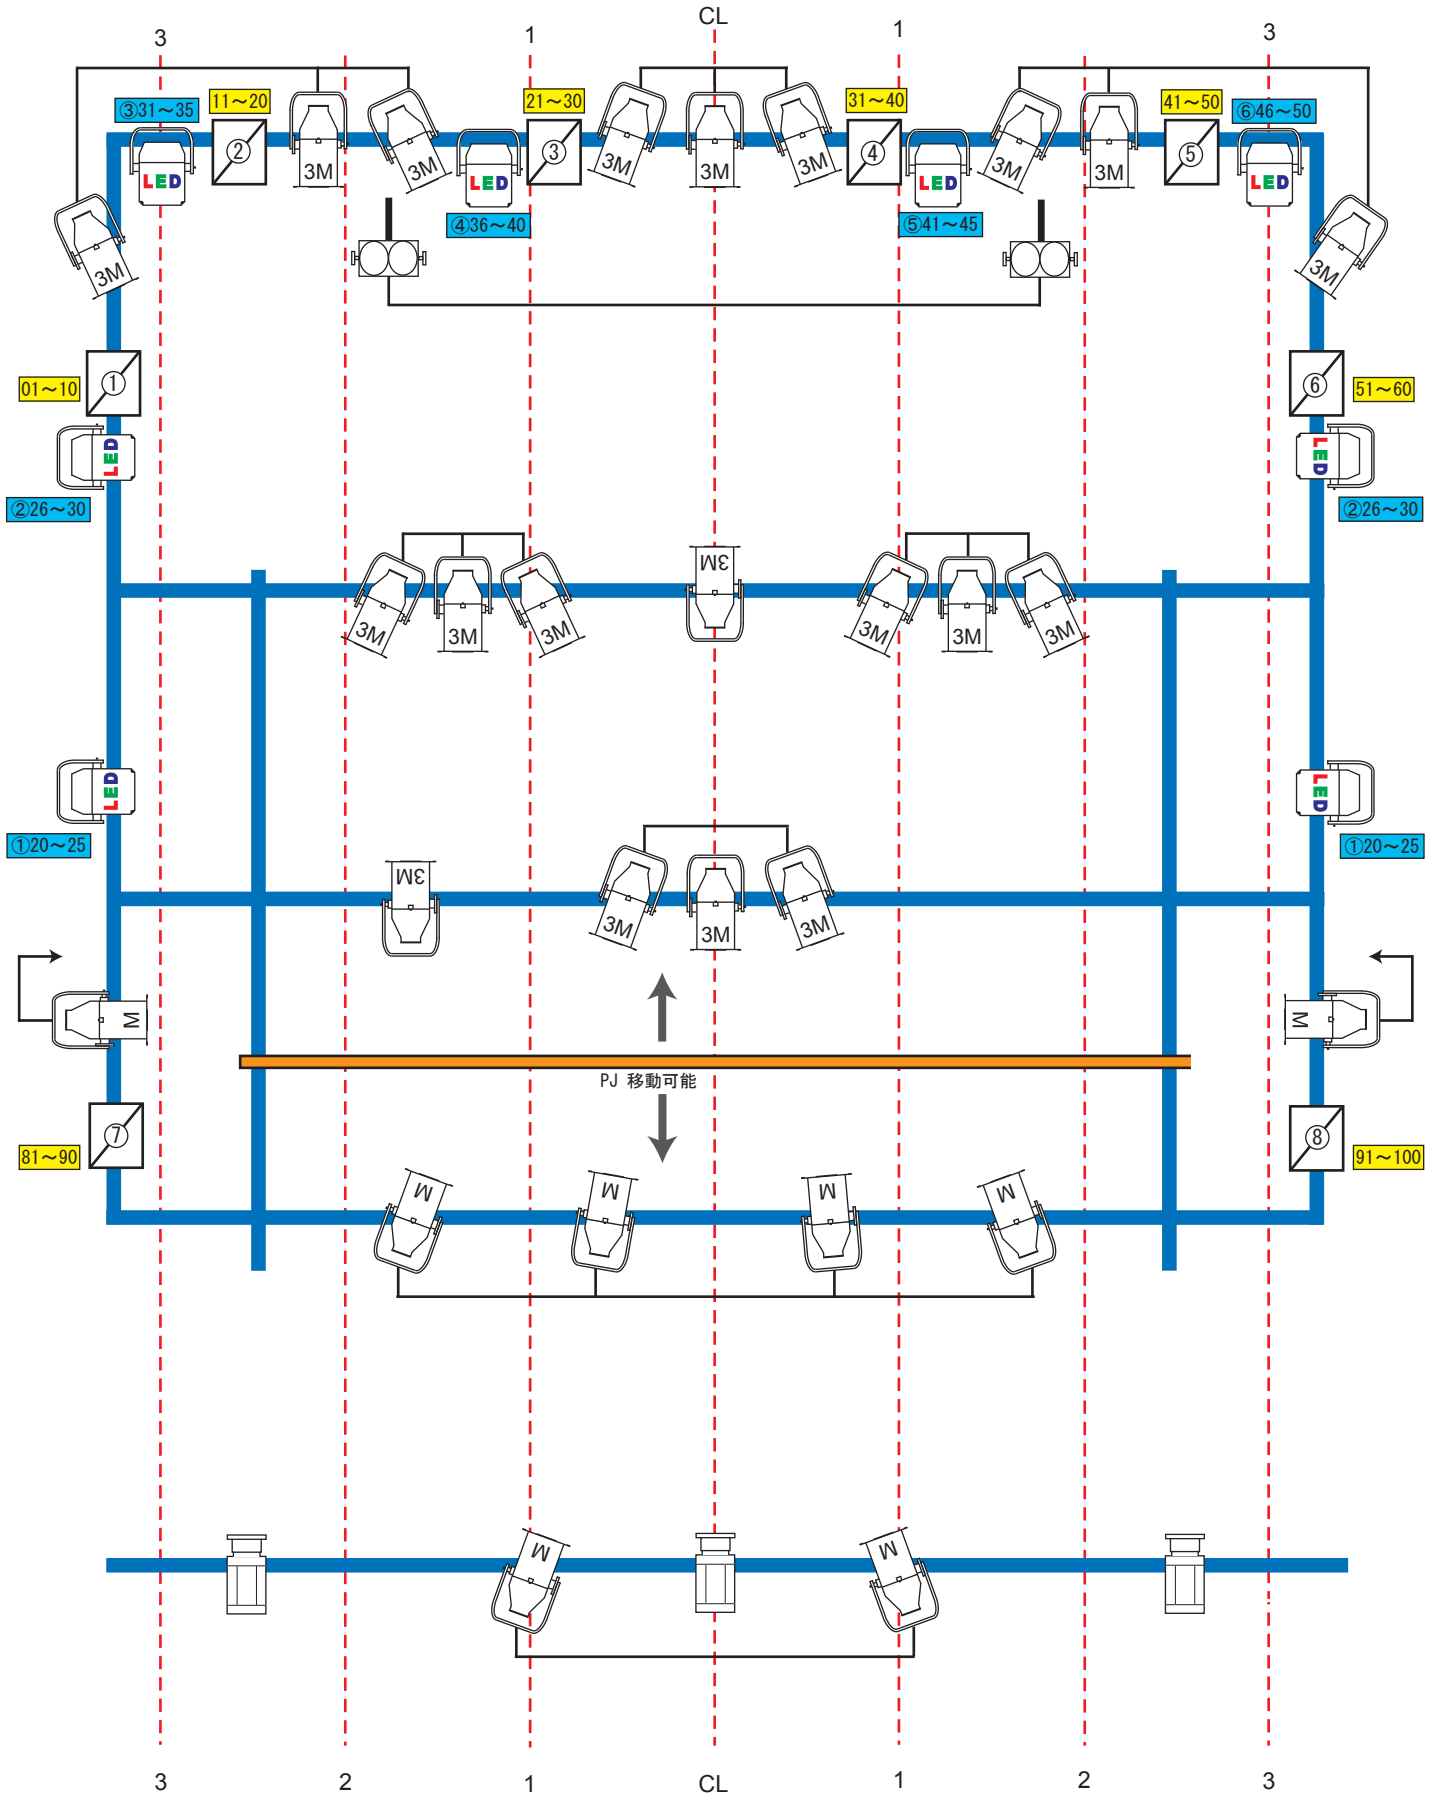

LIGHTING BASIC ARRANGEMENT

KEY	
	BLACK-PAR56-M-300w 20
	BLACK-PAR46/36-150w 8
	SILVER STAR TOUR Z CAM/ETZ-75w 8
	T-1-500w 8
	E-lite Tiny Indigo MK2-30-61w 8
	MINIBULL-300w 2